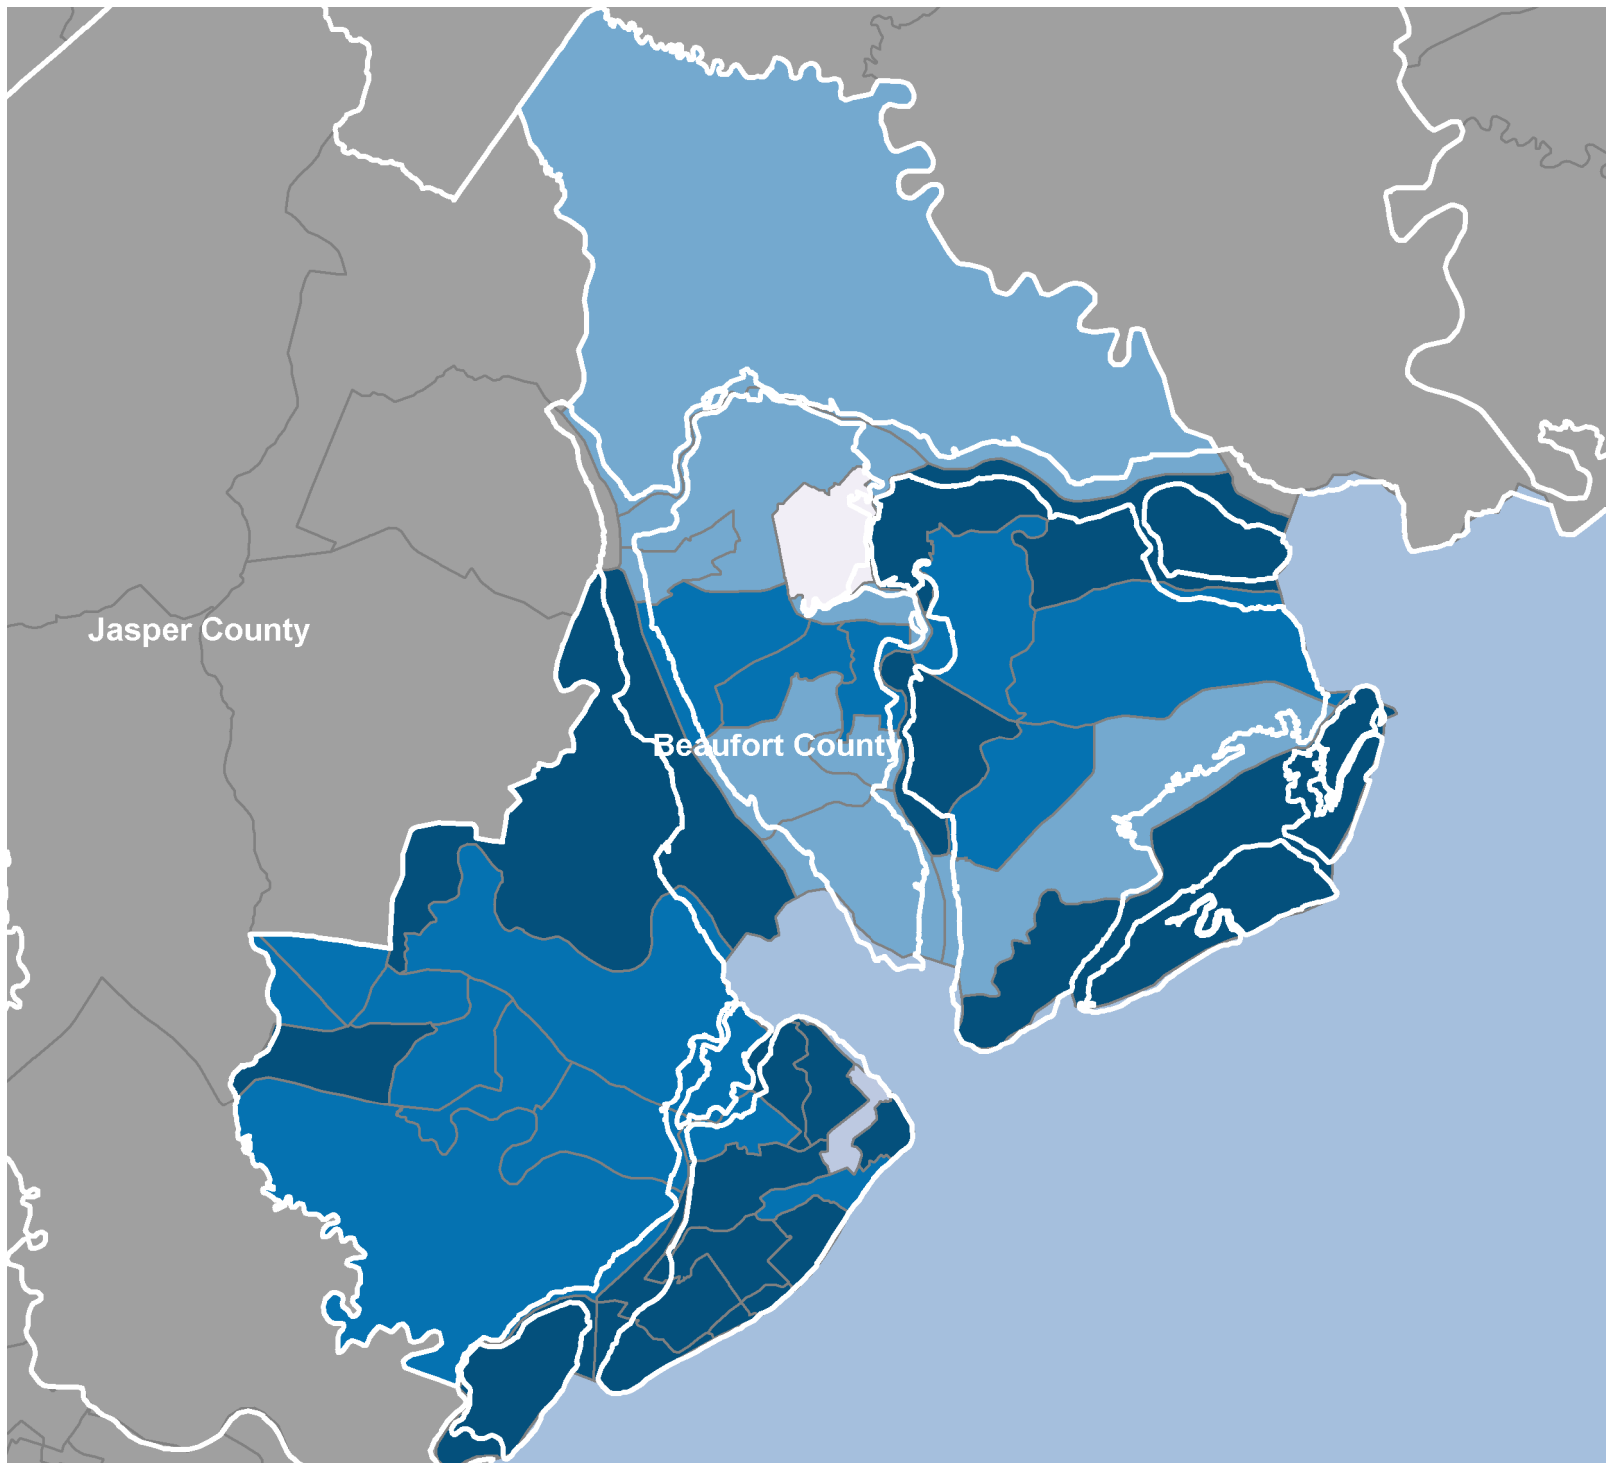

Hilton Head Island-Bluffton-Port Royal, SC MSA Facility Based Assessment Area

Income Level

Jasper County

Beaufort County