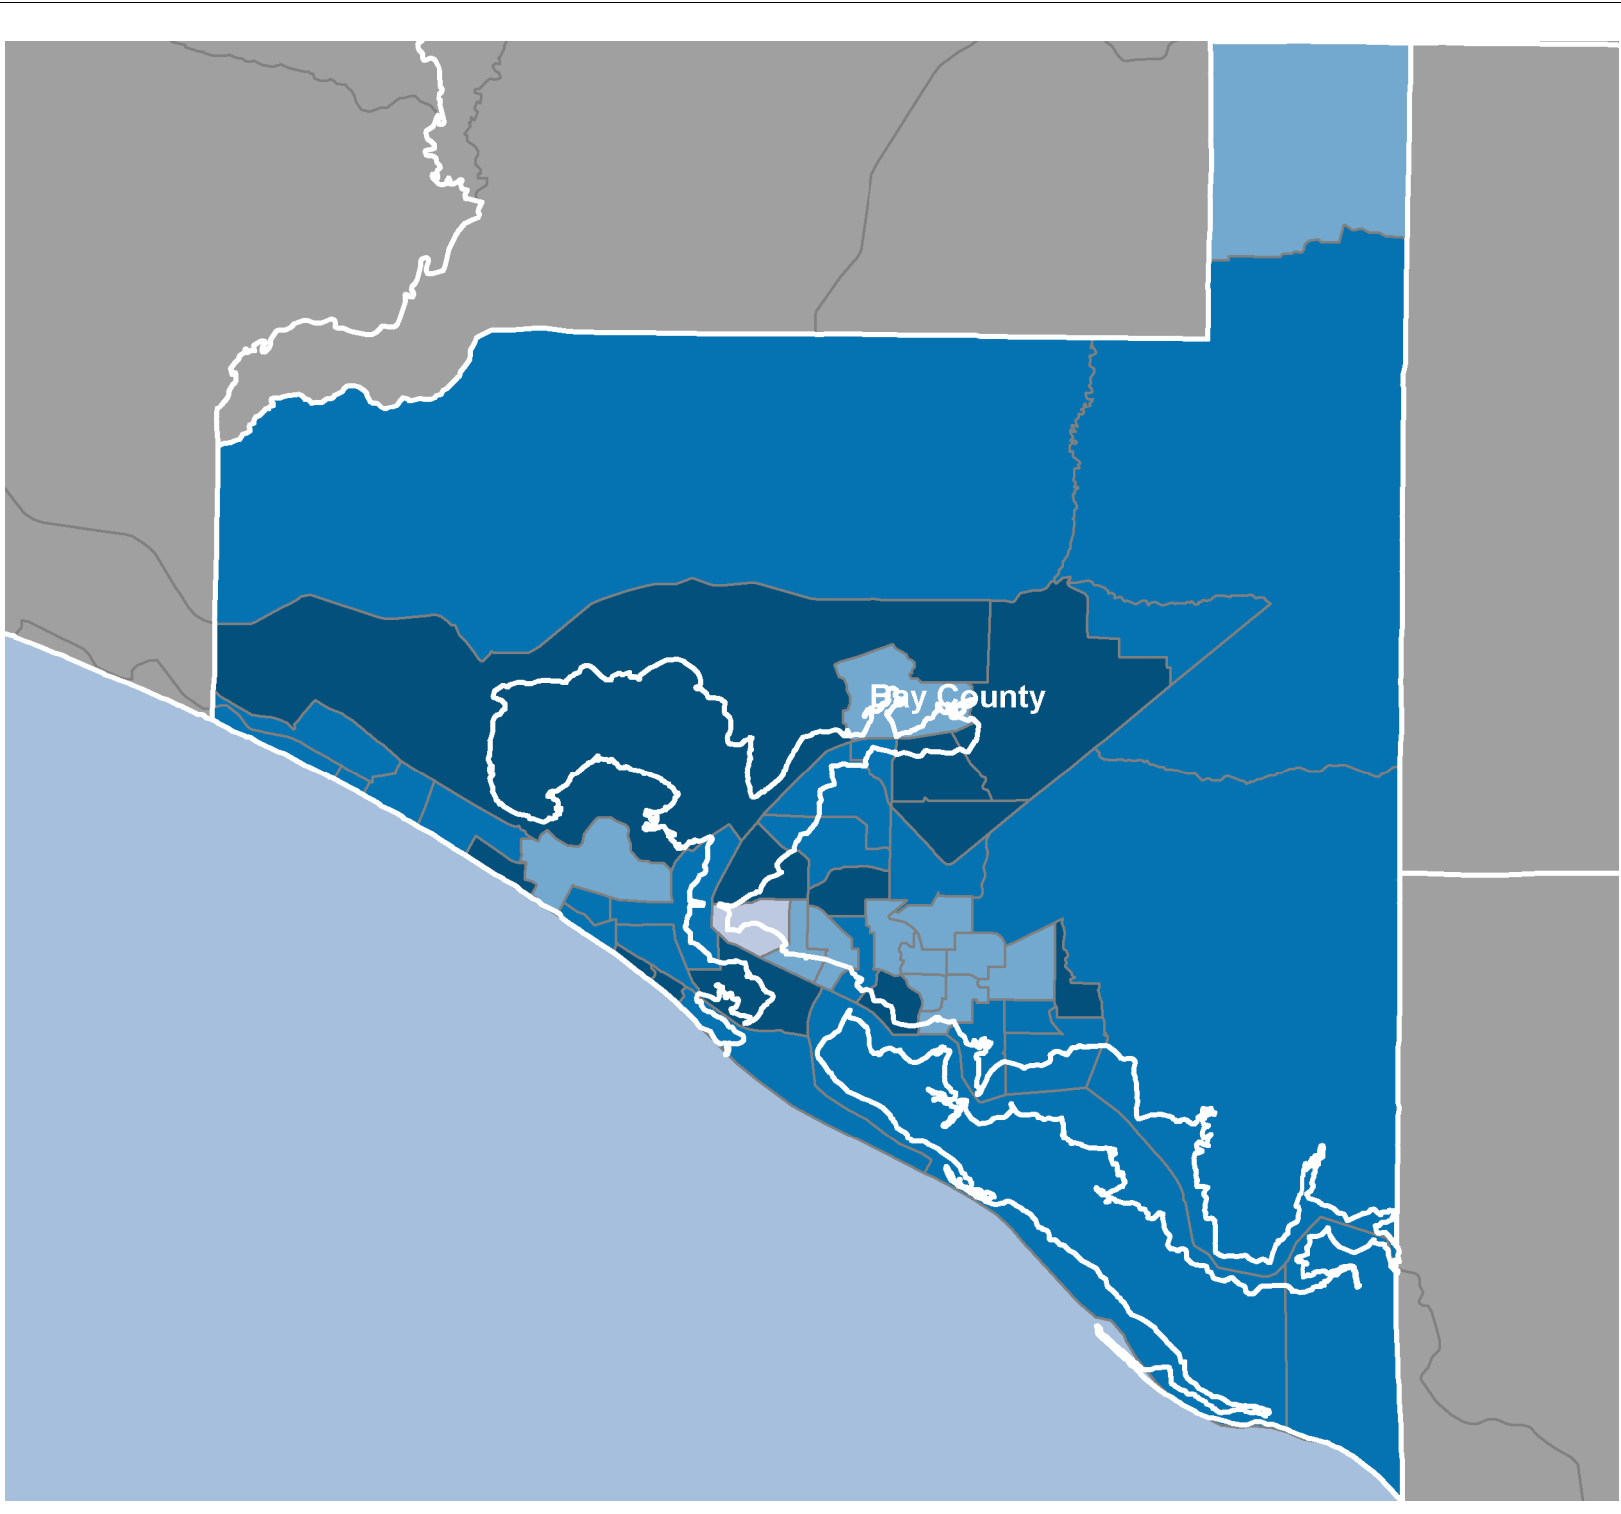

# Panama City - Panama City Beach, FL MSA Facility Based Assessment Area

## Income Level

- NA
- Low
| Moderate |
| Middle |
| Upper |